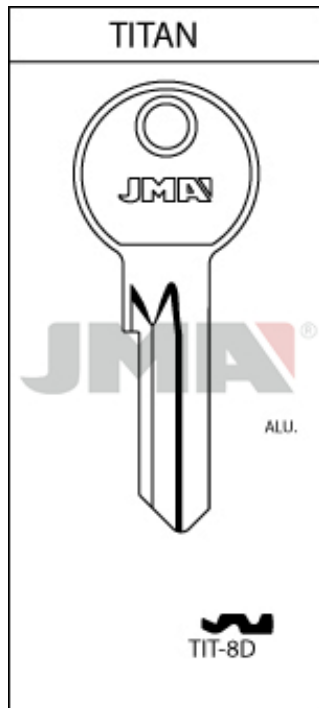

C.11

CATEGORY

CERRADURAS DE CILINDRO

SECONDARY BRANDS

CEA	TIN31
ERREBI	SAT1
LOTUS	TT32H
ORION	TTN3D
SILCA	TN16X

SIMILAR